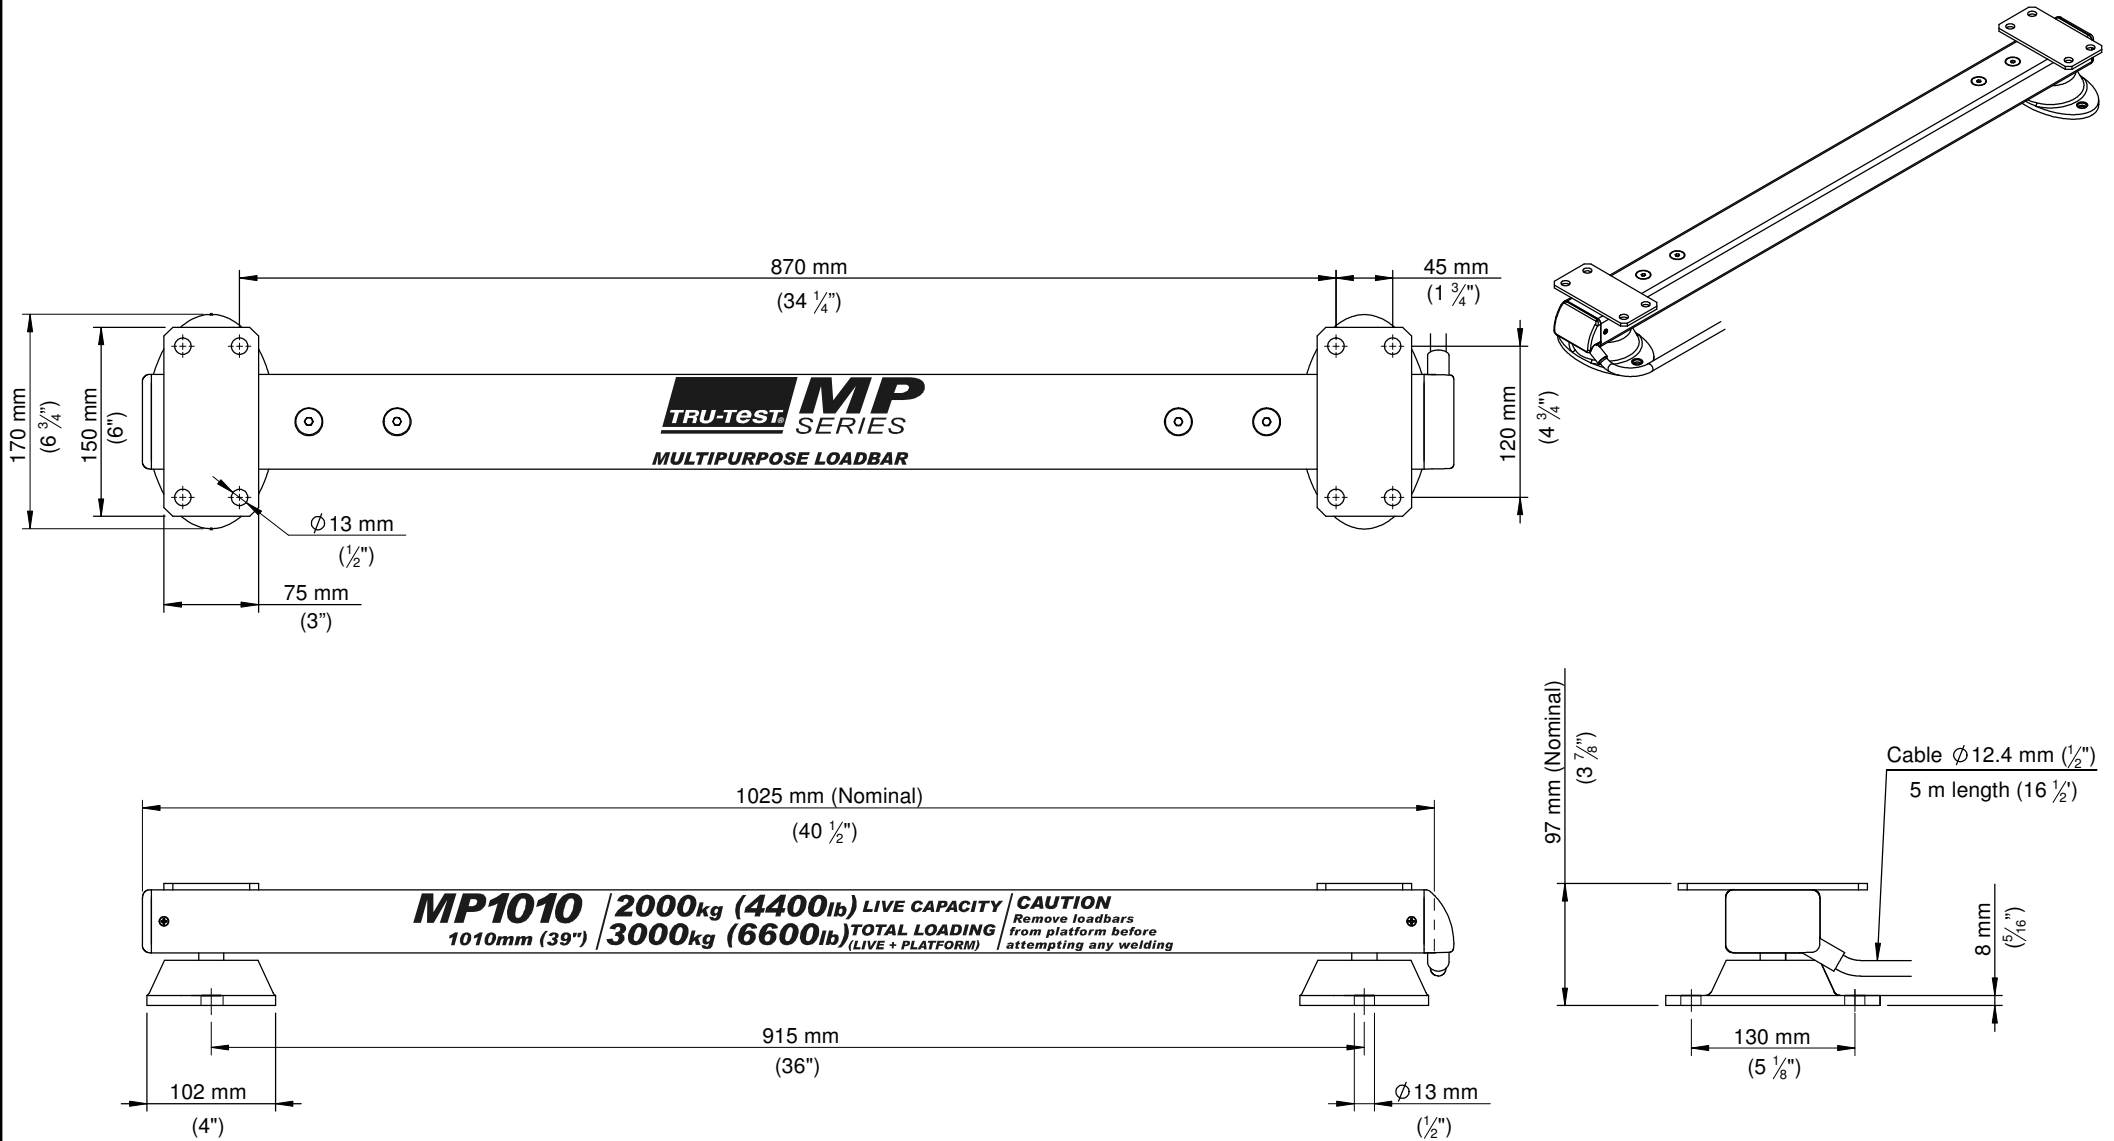

MP1010 Multi-Purpose Load Bar

www.tru-test.com
 Tru-Test Limited, ISO 9001 Registered Company
 PO Box 51078 Pakuranga, Auckland 1730, New Zealand
 25 Carbine Rd, Mt Wellington, Phone +64 9 978 8888, Fax +64 9 978 8889
 e-mail service@trutest.co.nz

DRAWING NOT TO SCALE.

OUTLINE DRAWING FOR OVERALL PRODUCT DIMENSIONS AND MOUNTING CENTERS. ALL IMPERIAL DIMENSIONS ARE APPROXIMATE ONLY.